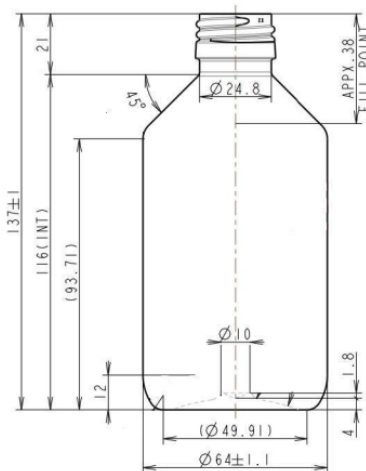

Pharma Veral 300

General info

Item no. (SKU):	LS1020919101
Family / Range:	Pharma Veral
Capacity:	300ml
Neck:	28 ROPP
Weight:	21
Shape:	Round
Material:	PET
Colour:	All Colours Available
Print Areas:	
Country of Origin:	Lithuania

Packaging Info

Packed in Boxes

Box Dimensions (mm):	594 x 394 x 448
Quantity per box (pcs):	150
Boxes per pallet (pcs):	20
Quantity per pallet (pcs):	3000
Net weight (kg):	63
Gross weight (kg):	85
Pallet height (mm):	2400

Packed in PE bags on trays (Full pallet)

Tray dimensions (mm):	1200 x 800 x 50
Quantity per tray (pcs):	238
Quantity per PE bag (pcs):	119
PE bags per tray (pcs):	2
Trays per pallet (pcs):	16
Quantity per pallet (pcs):	3808
Net weight (kg):	80
Gross weight (kg):	99
Pallet height (mm):	2400